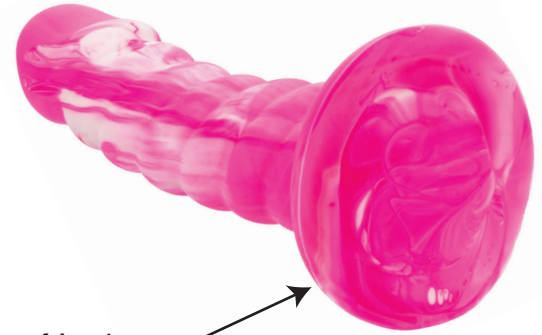

Ripple Effect Operating Instructions

ATHENA'S
HOME NOVELTIES

SKU 3569

What effect will this new fantastically textured love toy have on you? Ripple Effect is made entirely of soft-to-the-touch premium liquid silicone. Satisfy your cravings for hands-free vaginal, anal or strap-on penetration with the silky, seamless shaft. The tantalizing raised ribbed texture cascades from the tip to the sturdy suction cup base, making every thrust deliciously erotic. The maximum flexibility allows Ripple Effect to move with your body for a comfortable experience no matter the angle. This gorgeous dilly has a gentle curve for G-Spot and P-Spot connection. The swirling colors create a one-of-a-kind design! Colors may vary.

Flared base for a safe & pleasurable experience.

Try it with a Strap On Great for Anal Play

- Suction base for handsfree solo play
- 1 Year Warranty
- Soft-to-the-touch liquid silicone
- Phthalate and latex free
- Total length: 6 inches
- Insertable length: 5.5 inches
- Width: 1.5 inches
- Waterproof
- Provides G-spot stimulation
- Not for use with silicone lubricants

Powerful suction cup

Waterproof

Anal Play Note

The anus is one of the most sensitive orifices of the human body and it is usually the one least mentioned, despite the fact, that gentle probing of the anus can bring men and women intense pleasure. Be daring and experience erotic pleasures and a wonderful feeling of sexual elation.