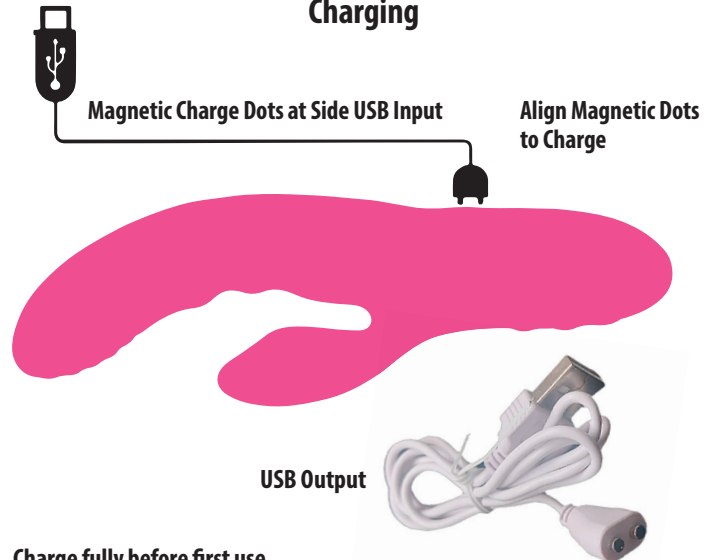

Charging

Charge fully before first use.

Connect the USB plug into a power source and align the other end of the charger with the toy's 2 magnetic charging pins, located at the side of the toy.

White light flashes while charging until fully charged. There is no danger of battery damage by overcharging but its recommended not to overcharge for prolonged periods of time. Remove cord prior to operating.

Battery life depends on frequency and speed of use. We recommend fully charging your product once every 2 months. Only use the cord supplied with this product or an Athena's authorized replacement cord.

Complete charge time: 3 hours. Run time: 1 hour (Heat may impact runtime)

Cleaning

Always clean product before every use, and clean after every use. For best results we recommend using Athena's (anti-microbial) Mighty Tidy Toy Cleaner (SKU MTT-2762).

Lubrication

Be sure to use ample lubrication with your bedroom toys. For great results try Athena's Perfectly Pure Intimate Moisturizer SKU 5701. You can find additional lubrication options on our web site or in our online catalog.

To ensure that you always enjoy a pleasurable experience with your adult novelty items, follow the care instructions listed below:

Do not store products near extreme cold or heat. Store in a cool, dark and dry location. Store products separately as dissimilar materials may react with each other. Take caution when placing lotion and massage oil bottles or adult novelties directly on furniture surfaces. Place them on a cloth to protect your toys and your furniture.

Caution: For adult use as a non-medical pleasure device only. Discontinue use in the event of any medical condition or pain. Not recommended to use for more than 30 minutes continuously. Not for anal use.

Warranty

All sales are final due to the intimate nature of our products. No cash refunds will be given. This motorized product is guaranteed for 2 years for a replacement of the exact item. If you purchased this item at a party and need a replacement, please contact your Goddess or Adonis directly. If you purchased this product on the Athena's website and need a replacement, call (877)-ATHENAS or email our Customer Care Liaison at customerservice@athenashn.com.

ATHENA'S
HOME NOVELTIES

© January 2024
Athena's Home Novelties, Inc.
Woonsocket RI 02895
1-877-ATHENAS