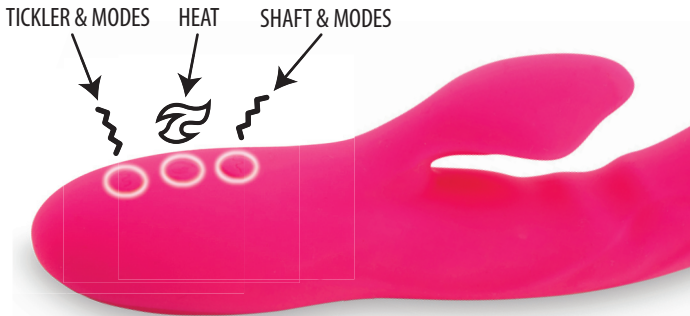

Operating

Be sure this toy is fully charged. Each button works separately so you can choose:

1. "only" the shaft vibrations on
2. "only" the heat on
3. "only" tickler vibrations on

Shaft ON: Press the top power button for 3 seconds. The light will glow, and the first vibration will initiate.

External Teaser ON: Press and hold the bottom button to turn on teaser motor. The light will glow.

Vibrations: Tap either the top or bottom power buttons to cycle through the additional vibration and modes.

OFF: Press either power button for 3 seconds the light will not glow, and vibrations are off.

Heat: Press the middle button with the flame icon for 3 seconds. The light glows while heating. It will take 2 minutes or more to feel the maximum warmth of a body-safe, comfortable 104 degrees.

Turbo Boost: Quickly double click the top or bottom button to activate the turbo boost. Accelerates speed to highest intensity for 12 seconds.