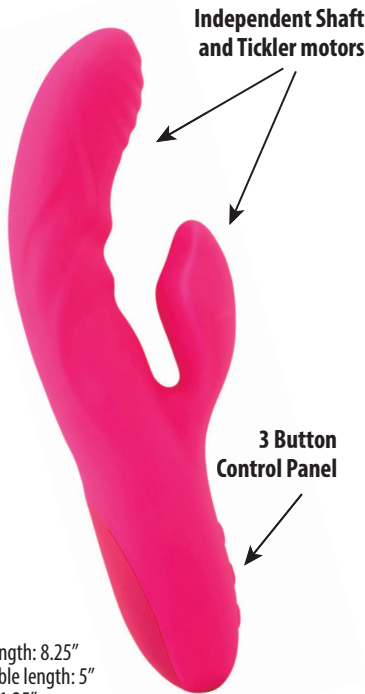

# HEATWAVE Operating Instructions

SKU 3568

Waves of pleasure and gentle, relaxing warmth are in your forecast! This versatile, luxury dual stimulator is made of silky, smooth body-safe silicone. The flexible curved shaft features ribs, ripples and texture for exquisite internal massage. The heating element warms up to 104 degrees and increases blood flow for surging sensitivity! Two ultra strong motors provide rumbling vibes inside and out. The external stimulator brings the pressure and power for explosive releases. Cycle through 3 speeds and 17 pulsations to find your ideal orgasmic setting. Try the turbo boost feature for a blast of added oomph to your ecstasy! Each feature can be used alone or in tandem in and out of water! A HEATWAVE has come and so will you! Colors may vary.

## FEATURES

- 2 year warranty
- 3 SPEEDS + 17 MODES
- Gentle warming
- Vibrations and heat run independently
- 100% Body-safe Silicone
- Not for use with silicone lubricants
- Latex and Phthalate free
- Provides G-spot stimulation
- Waterproof (Submersible)
- Total length: 8.25"
- Insertable length: 5"
- Width: 1.25"
- Rechargeable - Magnetic USB cable included
- Complete charge time: 3 hours
- Run time: 1 hour