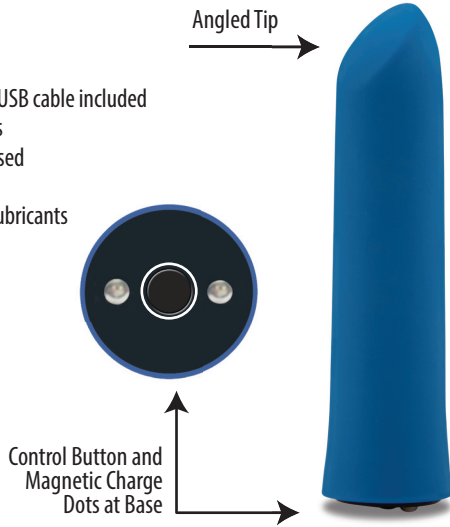

ATHENA'S
HOME NOVELTIES

SUPERNOVA Instructions

SKU 3567

Experience an out-of-this-world explosion of pleasure with the newest innovation in supercharged bullet vibes. Created with power lovers in mind by a female engineer, we invite you to lie back and enjoy 20 bold vibrations and functions from the 60SX motor. The flirtatious silhouette with its perfectly angled tip, allows for variety - either pinpoint stimulation or more coverage. You decide. SUPERNOVA is coated with 100% body-safe, silky silicone. Waterproof construction makes orgasms abundant on your wet, cosmic adventures! With a memory chip that knows your favorite setting, it's a blissed-out BLAST every time! Colors may vary.

FEATURES

- 2 year warranty
- Rechargeable - Magnetic USB cable included
- 10 speeds + 10 pulsations
- Resumes on last setting used
- Body-safe silicone
- Not for use with silicone lubricants
- Latex and Phthalate free
- Waterproof (Submersible)
- Length: 2.5 inches
- Width: .76 inch

Charge time: 2.5 hours
Run time: 30-40 minutes