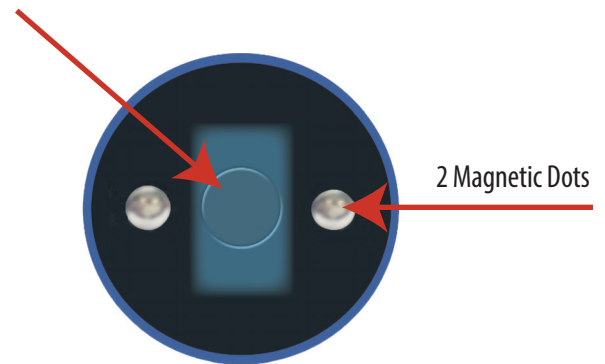

Operating

ON / VIBRATE / OFF

First, be sure this toy is fully charged.

ON: Press the power button for 3 seconds.

The light will glow, and the first vibration will initiate.

Vibrations: Tap to the power button to cycle through the additional 19 vibration modes.

OFF: Press the power for 3 seconds the light will not glow, and vibrations are off.

Resume: Toy will resume to the last function used.

Cleaning

Always clean product before every use, and clean after every use. For best results we recommend using Athena's (anti-microbial) Mighty Tidy Toy Cleaner (SKU MTT-2762).

Lubrication

Be sure to use ample lubrication with your bedroom toys. For great results try Athena's Perfectly Pure Intimate Moisturizer SKU 5701. You can find additional lubrication options on our web site or in our online catalog.

To ensure that you always enjoy a pleasurable experience with your adult novelty items, follow the care instructions listed below:

Do not store products near extreme cold or heat. Store in a cool, dry location.

Store products separately as dissimilar materials may react with each other.

Take caution when placing lotion and massage oil bottles or adult novelties directly on furniture surfaces. Place them on a cloth to protect your toys and your furniture.

Caution: For adult use as a non-medical pleasure device only. Discontinue use in the event of any medical condition or pain. Not recommended to use for more than 30 minutes continuously. Not for anal use.

Warranty

All sales are final due to the intimate nature of our products. No cash refunds will be given. This motorized product is guaranteed for 2 years for a replacement of the exact item. If you purchased this item at a party and need a replacement, please contact your Goddess or Adonis directly. If you purchased this product on the Athena's website and need a replacement, call (877)-ATHENAS or email our Customer Care Liaison at customerservice@athenashn.com.

© September 2023

Athena's Home Novelties, Inc.

Woonsocket RI 02895

1-877-ATHENAS