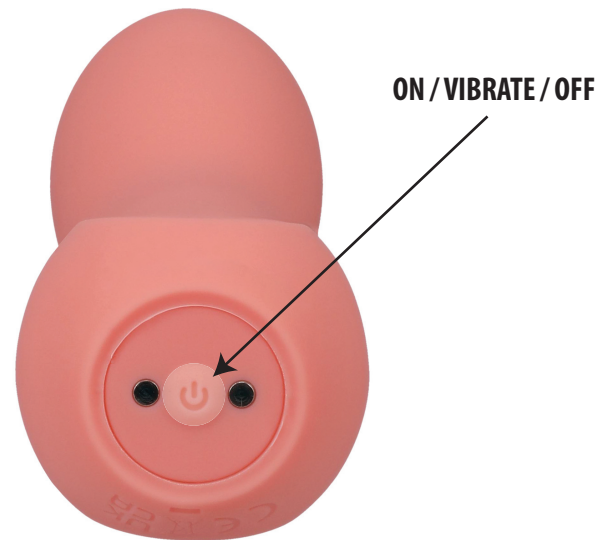

## Charging

Charge fully before first use.

Connect the USB plug into a power source and align the other end of the charger with the toy's 2 magnetic charging pins, located at the base of the toy. The indicator light will flash while device is charging and turn solid when fully charged. Do not overcharge for long periods of time. Remove cord prior to operating. Battery life depends on frequency and speed of use.

## Operating

**Operating:** This vibrator operates with an easy one touch button at the base.

**On:** Press the power button for 3 seconds.

The light will glow, and the first vibration will initiate.

**Vibrations:** Tap to the power button to cycle through the additional 9 vibration modes.