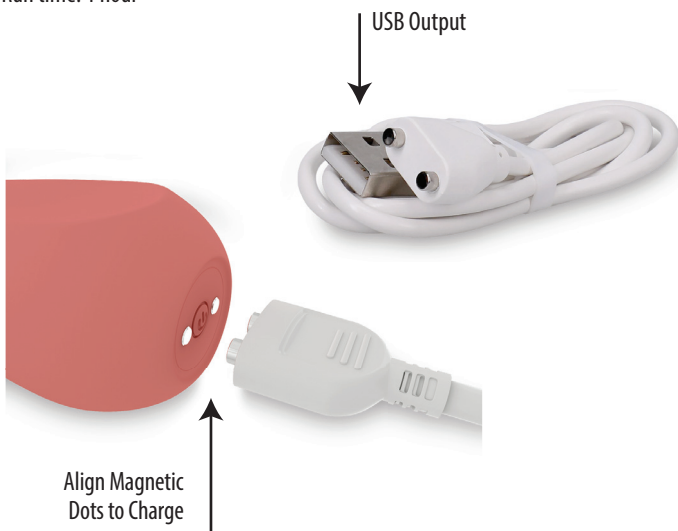

Charging

Charge fully before first use.

Connect the USB plug into a power source and align the other end of the charger with the toy's 2 magnetic charging pins, located at the base of the toy. The indicator light will flash while device is charging and turn solid when fully charged. Do not overcharge for long periods of time. Remove cord prior to operating. Battery life depends on frequency and speed of use.

We recommend fully charging your product once every 6 months. Only use the cord supplied with this product or an Athena's authorized replacement cord.

Charge time: 2 hours

Run time: 1 hour