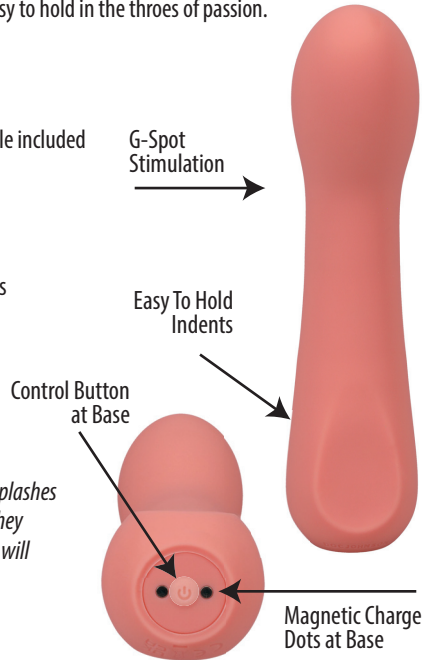

# Coral Elation Instructions

SKU 3565

Feel the elation of the exquisite release of the G-Spot orgasm! Coral Elation is made from creamy, soft, hygienic silicone. The rounded, curved tip targets the internal pleasure center with 10 patterns of potent vibrations. The ultra-quiet motor is perfect for anyone looking for a discreet yet sensual session alone or with their partner. Ergonomic indentations at the base make it easy to hold in the throes of passion.

## FEATURES

- 30 day warranty
- Rechargeable - Magnetic USB cable included
- 10 Powerful Vibrating Patterns
- Ultra quiet motor
- Medical Grade Silicone
- Latex and Phthalate free
- Not for use with silicone lubricants
- Provides G-spot stimulation
- Water-resistant - IPX 4 Rating\*
- Length: 6.25 inches
- Insertable length: 4.5 inches
- Width: 1.5 inches

*\*IPX4-rated devices can withstand splashes of water from any direction. While they cannot be submerged in water, they will be able to survive a workout or unexpected downpour.*

## Operating

**Operating:** This vibrator operates with an easy one touch button at the base.

**On:** Press the power button for 3 seconds.

The light will glow, and the first vibration will initiate.

**Vibrations:** Tap to the power button to cycle through the additional 9 vibration modes.