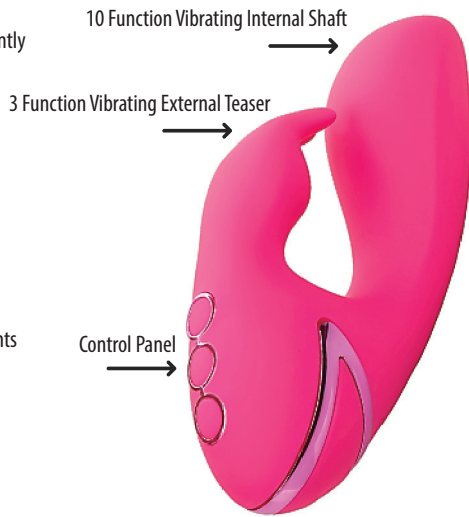

Yours Truly Instructions

SKU 3556

When you're longing for sensual connection, turn to *Yours Truly!* This flexible dual stimulator gives the G-spot a hug while the clitoris experiences fluttering kisses. The compact, flexible design moves and grooves with your body. Oh-so-satiny-smooth silicone caresses your skin. Its bulbous head tapers to a thin base that rumbles with 3 knee shaking settings. Ten intense vibrations and patterns emerge externally, for pleasure that gets right to the point. Enjoy *Yours Truly* in and out of water for truly satisfying self care.

FEATURES

- 1 year warranty
- Rechargeable - charge conveniently with the USB cable included
- Charge time: 2.5 hours
- Run time: 40 minutes on high
- Run time: 90 minutes on low
- State-of-the-art memory chip resumes on last function used
- Security travel lock feature
- Silicone with ABS plastic trim
- Latex and Phthalate free
- Not for use with silicone lubricants
- Waterproof
- Provides G-spot stimulation
- Total Length: 6 inches
- Insertable length: 3.75 inches
- Width: 1.5 inches

Internal Shaft: To activate vibrating shaft feature, press the middle button. Tap the button again and cycle to the other 2 vibrations. To turn off the vibrating shaft feature at any time, press and hold the middle button for 3 seconds.

Clitoral Teaser: To activate vibrating functions in the clitoral teaser, press the bottom button once. Tap the button again and cycle to the other 9 vibrations. To turn off vibrations in the clitoral teaser at any time, press and hold the bottom button for 3 seconds.