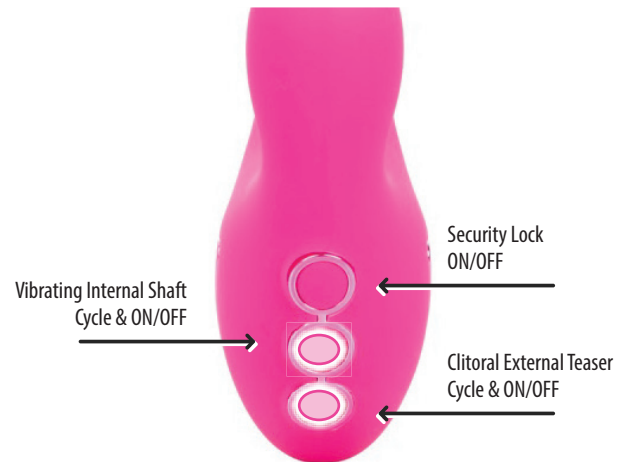

FEATURES

- 1 year warranty
- Rechargeable - charge conveniently with the USB cable included
- Charge time: 2.5 hours
- Run time: 40 minutes on high
- Run time: 90 minutes on low
- State-of-the-art memory chip resumes on last function used
- Security travel lock feature
- Silicone with ABS plastic trim
- Latex and Phthalate free
- Not for use with silicone lubricants
- Waterproof
- Provides G-spot stimulation
- Total Length: 6 inches
- Insertable length: 3.75 inches
- Width: 1.5 inches

© May 2023
Athena's Home Novelties, Inc.
Woonsocket RI 02895

www.athenashn.com
1-877-ATHENAS

Control Panel

OPERATING:

Unlock: This item comes with a security lock feature. To unlock product, press and hold the top button for 3 seconds.

Internal Shaft: To activate vibrating shaft feature, press the middle button. Tap the button again and cycle to the other 2 vibrations. To turn off the vibrating shaft feature at any time, press and hold the middle button for 3 seconds.