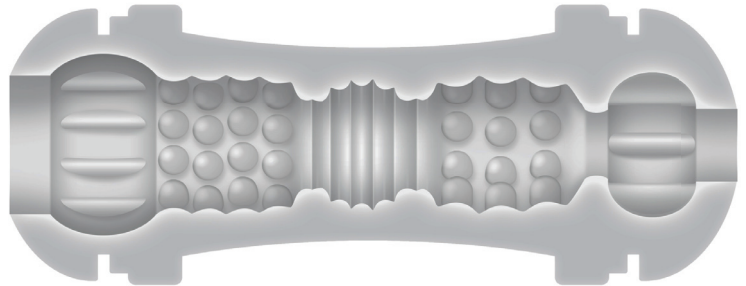

In the Clear Operating Instructions

SKU 3545

This unique dual-ended, transparent stroker is ideal for an erotic see-through experience. Two separate entries with varying sizes (one tight, one loose) lets you choose your adventure. Made of body safe TPE, the circular beaded chamber is soft and squishy, yielding yet firm. The hard ABS plastic exterior canister is textured for an easy grip, while caps at both ends ensure safe storage and protection. The sleeve even pops out for cleaning. It's waterproof and submersible for dynamic underwater excursions. A disposable vibrating penis ring is included for increased stamina and sensitivity while you indulge alone or with a partner!

Features :

- Waterproof and submersible
- Interior: Squishy soft TPE rubber
- Canister with removable caps that lock into place: ABS plastic
- Includes: Disposable Vibrating Penis Ring
- Phthalate and latex free
- Length: 6.75"
- Depth: 2.72"
- Width: 2.72"
- Tight entry: .5" diameter
- Loose entry: 1.15" diameter

Beaded, circular inner channel

Includes: Disposable Vibrating Penis Ring! To maximize erotic sensations.

Caution: For all erection rings.

This non-medical device is intended as a sexual enhancing aid only. Not intended for contraceptive/birth control or the treatment of erection conditions.