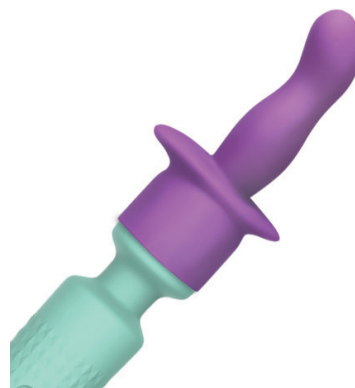

# Head Strong Attachment Instructions

ATHENA'S  
HOME NOVELTIES

SKU 3516

Crafted to channel the power of the Head Strong Massager, this attachment allows you to enjoy thrilling internal sensations! Slip the domed attachment over the tip of Head Strong and you've got a completely new vibe that can be inserted vaginally or anally! The silky-smooth, silicone shaft is flexible and curved to stimulate the G-Spot or P-Spot. The flared base makes it safe for anal play and each tip of the flared base can also be used for pinpoint clitoral stimulation! For those folks that need added reach, this attachment extends the good vibes!

## Features :

- Waterproof
- Provides G-spot stimulation
- Not for use with silicone lubricants
- Length 4.72 inches, Diameter 1.6 inches

Used with  
Head Strong (SKU 3506)

## Operating

Slip the attachment on to the top of the Head Strong (SKU 3506) as seen below. Please refer to the instructions for Head Strong on how to use the massager.

## Using the Attachment for Anal Play

Using this toy for anal pleasure as part of your sexual encounter can lead to intense fulfillment and amazing orgasms for men and women. The flared base at the end of the plug will ensure the toy inserts safely. Be sure to use ample lubrication