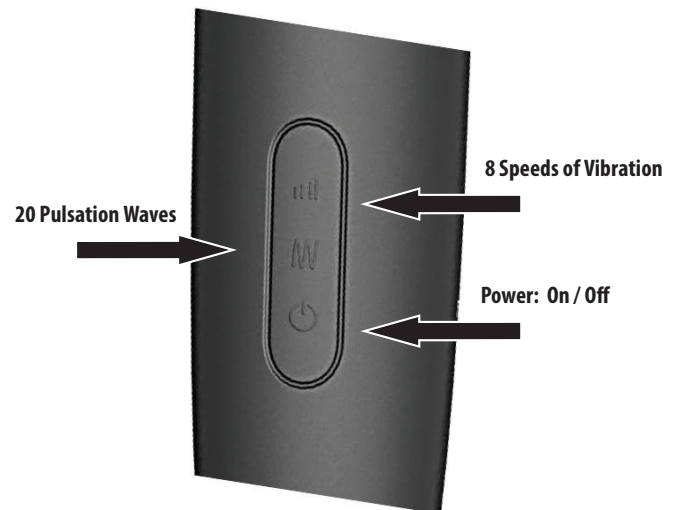

www.athenashn.com

©June 2021 Athena's Home Novelties, Inc.
Woonsocket, RI 02895 1-877-ATHENAS

Charging

Charge completely before first use.

Gently (to protect waterproofed seal) insert input plug at the back of the wand and connect the USB output plug to the USB port of your computer or other power source. Or insert USB into wall plug adaptor and plug the AC adapter power cord directly into a functioning wall outlet. The LED light will flash when charging and remain solid when fully charged.

- Charge: 1 hour
- Run time low: about 5 hours
- Run time high: about 3 hours

Control Panel

Operating:

Turn On by tapping the power button. The light will turn on. Turn Off by tapping the power button.

Tap the middle button to circulate through the 20 pulsation waves.

Tap the top button to circulate through the 8 speeds of vibration.