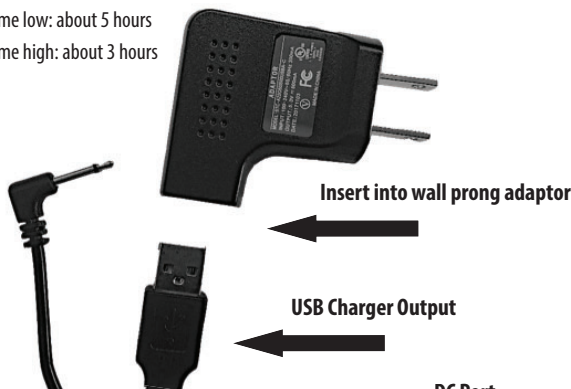

www.athenashn.com

©June 2021 Athena's Home Novelties, Inc.
Woonsocket, RI 02895 1-877-ATHENAS

Charging

Charge completely before first use.

Gently (to protect waterproofed seal) insert input plug at the back of the wand and connect the USB output plug to the USB port of your computer or other power source. Or insert USB into wall plug adaptor and plug the AC adapter power cord directly into a functioning wall outlet. The LED light will flash when charging and remain solid when fully charged.

- Charge: 1 hour
- Run time low: about 5 hours
- Run time high: about 3 hours

Control Panel

Operating:

Turn On by tapping the power button. The light will turn on. Turn Off by tapping the power button.

Tap the middle button to circulate through the 20 pulsation waves.