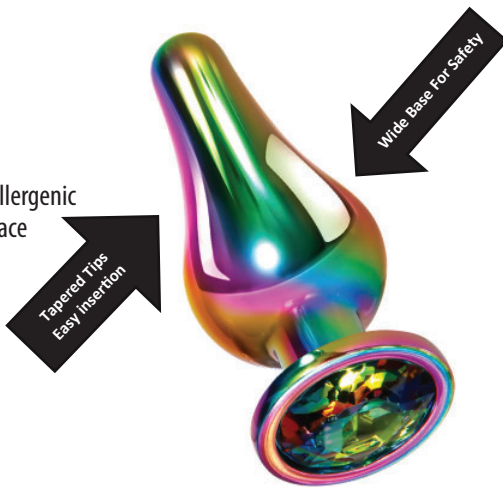

Rainbow's End Instructions

SKU 3503

Orgasmic delights await you at the Rainbow's End! Boost your pleasure potential and bling your booty with this small metal anal plug. Made of aluminum alloy, the sleek tapered tip makes entry easy, especially when a few drops of your favorite lube are applied! Discover the unique pleasure of temperature anal play by heating or cooling before insertion. The radiant rainbow finish and sparkling rainbow gem are as lovely on the eyes as they are to the anus. Velvet Drawstring storage pouch included.

Features :

- Length: 3.7"
- Width: 1.25"
- Quality Aluminum Alloy
- ABS Plastic Gem
- Smooth polished, hypoallergenic
- Sanitary nonporous surface
- Phthalate free
- Waterproof

Using Your Rainbow's End

Slowly insert the smallest tapered end first. Be sure to use plenty of lubricant. This butt plug is an anal sex toy that's designed to be inserted and left in place and creates a sensation of fullness or pressure. As your pelvic muscles contract during orgasm, a butt plug can intensify the sensation by giving your body something to squeeze against. Using this toy as part of your sexual encounter can lead to intense anal fulfilment and amazing orgasms for men and women. The flared base at the end of the plug will ensure the plug insert all the way.

Anal Play Note:

The anus is one of the most sensitive orifices of the human body and it is usually the one least mentioned, despite the fact that gentle probing of the anus can bring every adult intense pleasure. Be daring and experience erotic pleasures and a wonderful feeling of sexual elation.