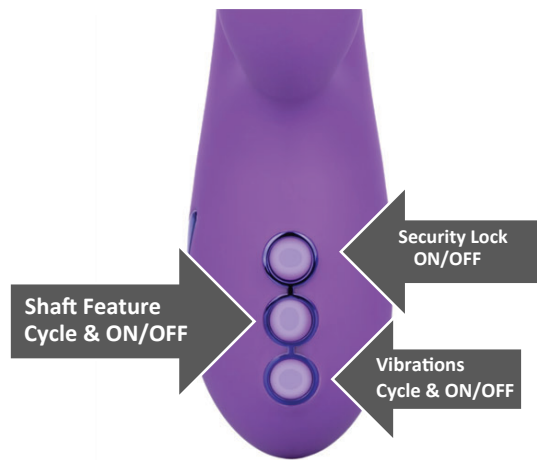

Rev-O-lution Instructions

SKU 3497

A new Rev-O-lution in pleasure has arrived. It is constructed of the finest body-safe silicone and features an impressive rotating G-Spot massager within the tip. The twirling head is ribbed for added stimulation and offers three options for speed. The triple-fluttering external teaser houses its own motor with 10 functions of independent vibration, pulsation and escalation! The advanced technology includes a memory chip and travel lock. Enjoy the best of both worlds - internal and external stimulation - under the covers or while soaking in a hot bath or steamy shower. Leave the status quo behind and take this beautiful purple dual stimulator for a spin!

©November 2021
Athena's Home Novelties, Inc.
Woonsocket RI 02895
www.athenashn.com
1-877-ATHENAS

Charging

Charge upon opening. Insert input plug at the back above the trim and connect the USB output plug to the USB port of your computer or other power source and the other end to the toy's input.

Complete charge time: 2.5 hours
Run time on high: 40 minutes
Run time on low: 150 minutes

Control Panel

Operating:

1. This item comes with a security lock feature. To unlock product, press and hold the top button for 3 seconds.
2. To activate special shaft feature, press the middle button. Tap the button until desired function is reached.
3. To turn off special shaft feature at any time, press and hold the middle button for 3 seconds.
4. To activate vibrating functions in the teaser, press the bottom button once. Tap the button until desired function is reached.
5. To turn off vibrations in the teaser at any time, press and hold the bottom button for 3 seconds.
6. To turn off all special shaft features and vibrations in the stimulator at any time, press the top button once.
7. To relock product, repeat step 1. Ensure product is locked after each use to conserve battery life.
8. State-of-the-art memory chip resumes on last function used.