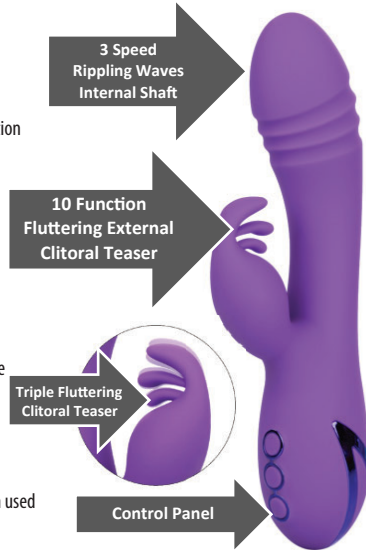

Rev-O-lution Instructions

SKU 3497

A new Rev-O-lution in pleasure has arrived. It is constructed of the finest body-safe silicone and features an impressive rotating G-Spot massager within the tip. The twirling head is ribbed for added stimulation and offers three options for speed. The triple-fluttering external teaser houses its own motor with 10 functions of independent vibration, pulsation and escalation! The advanced technology includes a memory chip and travel lock. Enjoy the best of both worlds - internal and external stimulation - under the covers or while soaking in a hot bath or steamy shower. Leave the status quo behind and take this beautiful purple dual stimulator for a spin!

Features :

- 1 Year Warranty
- 3 speeds of rotating G-spot action
- 10 functions of independent shaft vibration and pulsation
- Provides G-spot stimulation
- Phthalate free
- Waterproof
- Length: 7.75"
- Insertable length: 4.5"
- Width: 1.5"
- Silicone, Trim ABS Plastic with metallic plating
- Not for use with silicone lubricants
- Rechargeable - charge conveniently with the USB cable included
- Charge time: 2.5 hours
- Run time: 40 minutes on the highest settings
- Run time: 150 minutes on the lowest settings
- State-of-the-art memory chip resumes on last function used
- Security travel lock feature