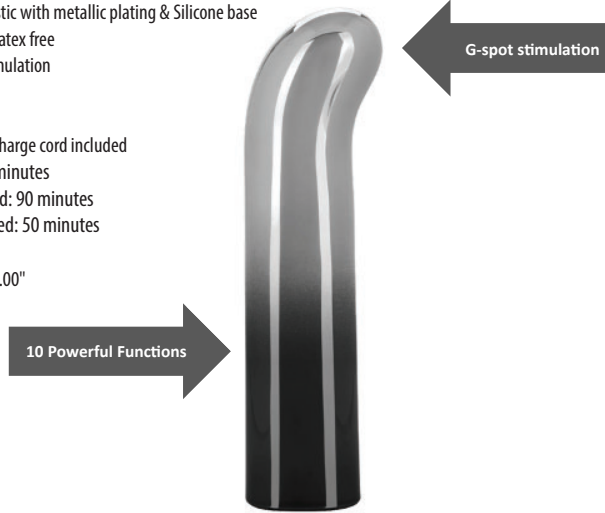

# Ombre Instructions

SKU 3493

Elegant and chic to behold with your eyes, this gleaming, curved bullet vibe connects with the G-spot or any erogenous zone with fierce power. 10 functions of high-intensity vibrations, pulsations and escalations will thrill you with pulse pounding supercharged functionality. A single touch control button takes you through the speeds effortlessly. The stunning gradient finish will add a touch of glamour to your toy box! The Ombre is waterproof for the times you must immerse yourself in water and pleasurable sensations.

## Features :

- Made from ABS plastic with metallic plating & Silicone base
- Phthalate free and latex free
- Provides G-spot stimulation
- Waterproof
- Travel lock feature
- Rechargeable USB charge cord included
- Charge time: 120 minutes
- Run time low speed: 90 minutes
- Run time high speed: 50 minutes
- Length: 4.75"
- Insertable length: 4.00"
- Width: 1.25"