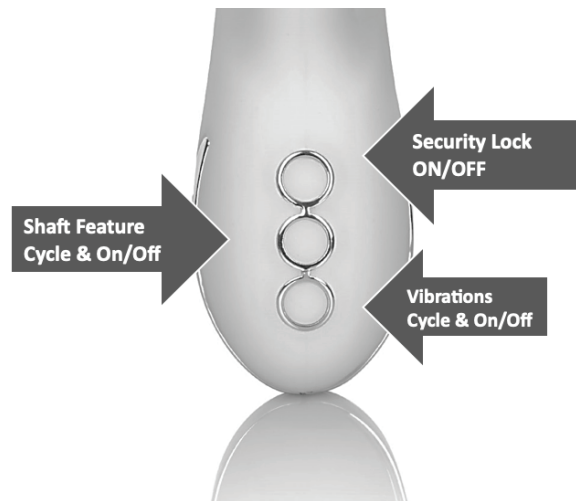

Control Panel

Operating:

1. This item comes with a security lock feature. To unlock product, press and hold the top button for 3 seconds.
2. To activate special shaft feature, press the middle button. Tap the button until desired function is reached.
3. To turn off special shaft feature at any time, press and hold the middle button for 3 seconds.
4. To activate vibrating functions in the stimulator, press the bottom button once. Tap the button until desired function is reached.
5. To turn off vibrations in the stimulator at any time, press and hold the bottom button for 3 seconds.
6. To turn off all special shaft features and vibrations in the stimulator at any time, press the top button once.
7. To relock product, repeat step 1. Ensure product is locked after each use to conserve battery life.