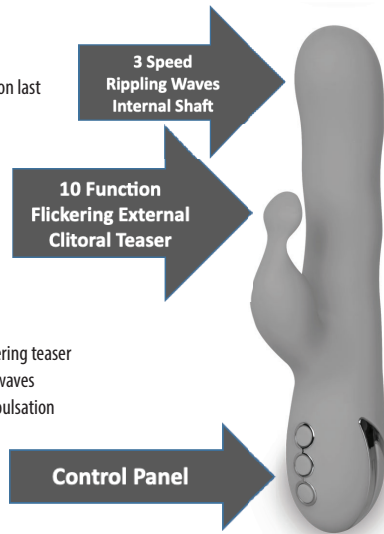

# Poetry in Motion Operating Instructions

ATHENA'S  
HOME NOVELTIES

SKU 3491

This incredibly unique "wave function" love toy is truly Poetry in Motion! Made of body-safe silicone for maximum sexual wellness, the shaft produces a distinctive rhythmic dance inside the body allowing the user to explore a totally new experience. The powerful shaft motor sends sensuous ripples at three adjustable speeds. Externally, a flexible, flickering teaser ensures a full-coverage experience, providing 10 functions of independent vibration, pulsation, and escalation. Poetry in Motion is waterproof allowing solo users and couples and lose themselves in the language of love on land or in a body of water! This soft as a rose petal vibe comes with a state-of-the-art memory chip that will resume your favorite last-used setting upon powering up. A three-second-press travel lock ensures that the fun never starts without you.

## Features :

- Rechargeable - USB cord included
- State-of-the-art memory chip resumes on last function used
- Waterproof
- Security travel lock feature
- Provides G-spot stimulation
- Phthalate and Latex free
- Silicone with ABS plastic trim
- Total length: 8.25"
- Insertable length: 4.75"
- Width: 1.5"
- Dual-action massager with clitoral flickering teaser
- 3 speeds of independent shaft rippling waves
- 10 functions of independent vibration, pulsation and escalation in the teaser