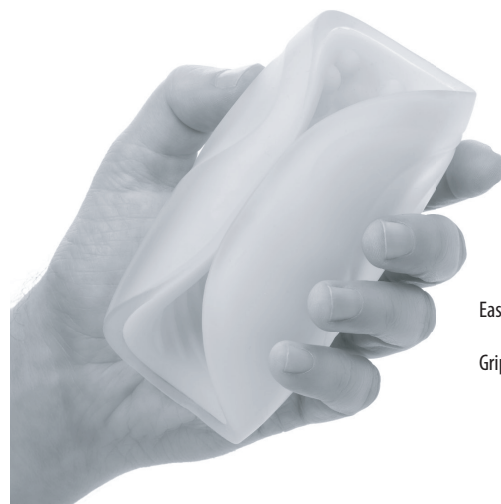

**Features :**

- Made of phthalate and latex free TPE
- Waterproof
- Height: 5.25 inches
- Open Width: 6.5 inches
- Easy to hold with a double density outside layer
- Pleasure ridges and nodules inside
- Sensational friction and incredible thrills!

## Come to Grips

SKU 3487

Interior View

## Come to Grips

SKU 3487

Easy to hold

Grip as tight or loose as you want