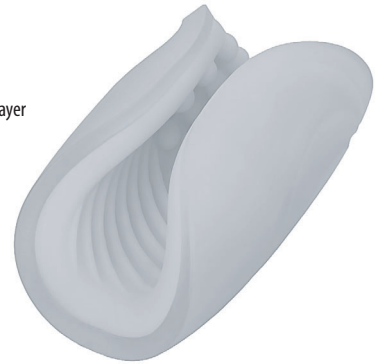

# Come to Grips Operating Instructions

SKU 3487

Achieve maximum orgasms with this easy to hold, heavy-duty, flexible, open-sleeve masturbator. Body-safe skin-like TPE, soft-ridges on one side and pleasure nodules on the other will make every sensual stroke enjoyable! The double density outer layer makes it easy to apply the perfect pressure for optimum pleasure. Play solo or Come to Grips with your partner! The different textures will keep the lube just where you want it and provide the perfect glide. Switch it up mid-way by reversing to the other texture for increased sensation. The open sleeve design allows you to regulate your grip for gentle, soothing squeezes during orgasm or rough tugging! Clean up is easy with the open-sleeve design.

**Features :**

- Made of phthalate and latex free TPE
- Waterproof
- Height: 5.25 inches
- Open Width: 6.5 inches
- Easy to hold with a double density outside layer
- Pleasure ridges and nodules inside
- Sensational friction and incredible thrills!