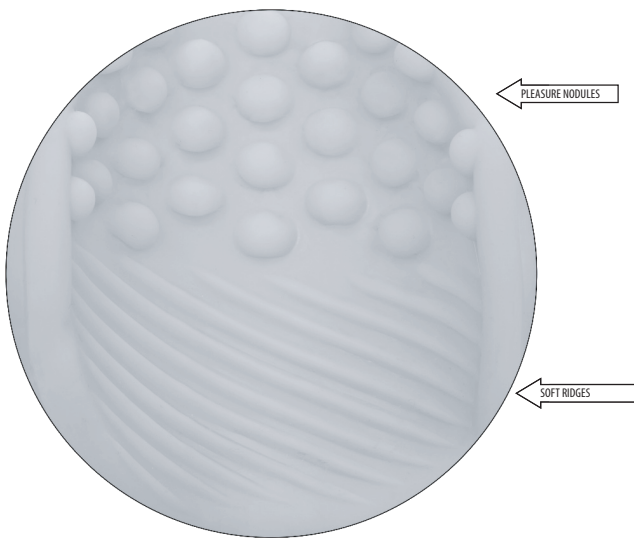

Come to Grips

SKU 3487

Interior View