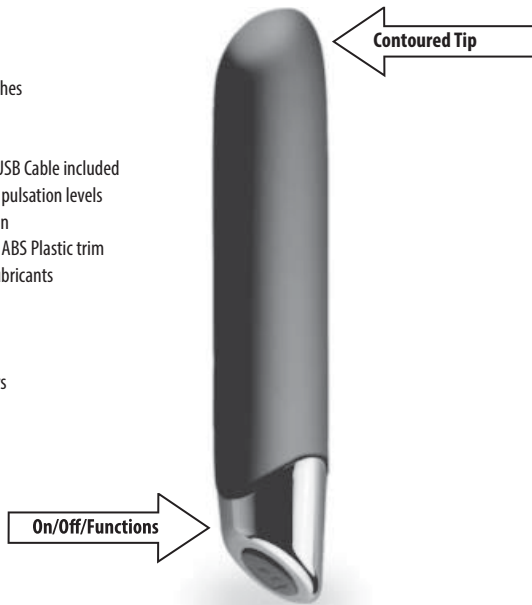

Timeless Instructions

SKU 3442

The smooth, oval shaped vibrator is indeed an undeniable classic. Timeless connects the past with the present to bring you a sex toy that will deliver intense pleasure. The shaft is crafted with absolute perfection: smooth, silky silicone has a rounded and angled tip and a stylish metal accent at the base. The motor within is of superior strength. Explore the satisfying sensations of 10 functions internally or externally using the one touch button at the base. Timeless will arouse you time and time again! Colors may vary.

Length: 6.25 inches
Insertable length: 4.25 inches
Width: 1.25 inches

Rechargeable - Magnetic USB Cable included
10 powerful vibration and pulsation levels
Provides G-spot stimulation
Silky smooth silicone with ABS Plastic trim
Not for use with silicone lubricants
Phthalate free
Waterproof

Complete charge: 3.0 hours
Run time about: 3.0 hours