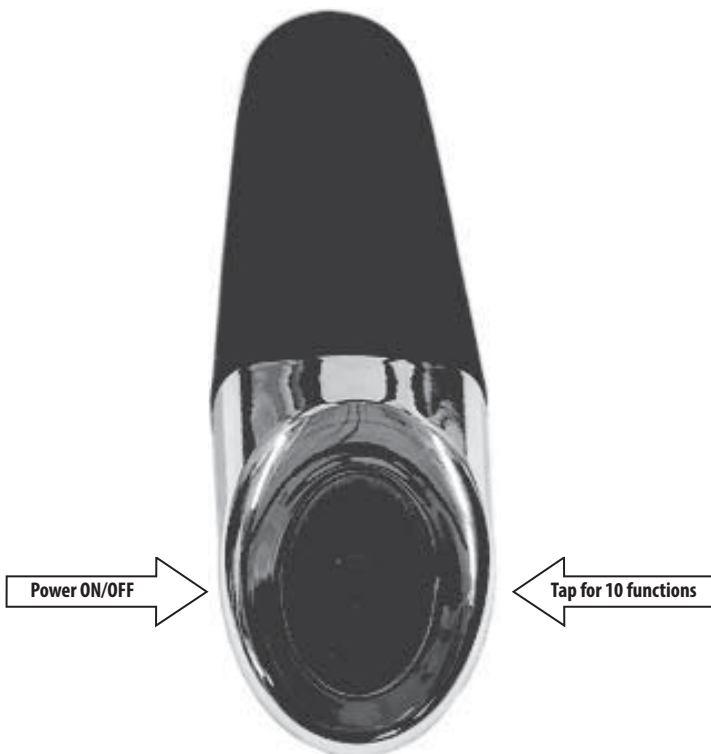

Operating

On/Off: Press the button at the base for 3 seconds.
Tap button to progress through additional functions.