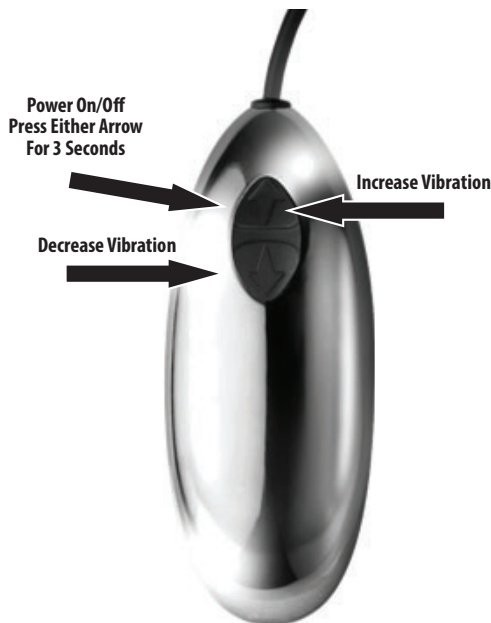

Operating

On/Off: Press and hold either arrows for 3 seconds to turn ON or off.

Functions: Tap ^ for each progression of the 10 functions. To decrease tap the v button.