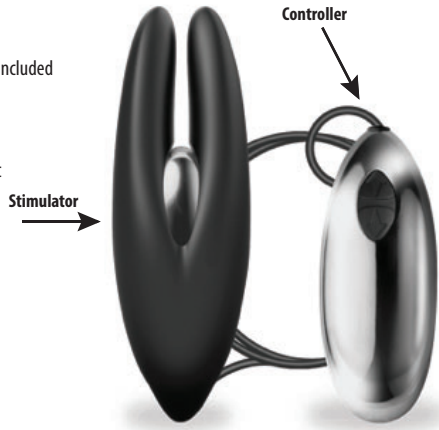

Sublime Instructions

SKU 3443

Simple, straight forward pleasure awaits with this dual-pronged love toy that is ready to cuddle and caress your body. Resting on either side of your clitoris or nipple, you'll feel the rush of 10 body shaking speeds and functions radiating from each pleasure prong. When surrounded with focused vibrations you'll experience double the sensual enjoyment. Peachy soft, body safe silicone makes your self-love and romantic interludes even more satisfying. Gorgeous to have and to hold, the sophisticated black and copper accents make this vibe as pretty as it is SUBLIME! The attached controller can be handed to your lover for teasing and pleasing in between the sheets or in the shower!

Length stimulator: 4.75 inches
Diameter stimulator: 1.75 inches

Length controller: 4.5 inches
Diameter stimulator: 1.50 inches

Rechargeable – Magnetic USB Cable included

100% Waterproof Clitoral stimulator
Splash proof hand-held control

Silky smooth silicone with ABS Plastic controller and detail

Not for use with silicone lubricants
Phthalate free

Complete charge: 3.0 hours
Run time up to: 3.0 hours

Operating

On/Off: Press and hold either arrows for 3 seconds to turn ON or off.