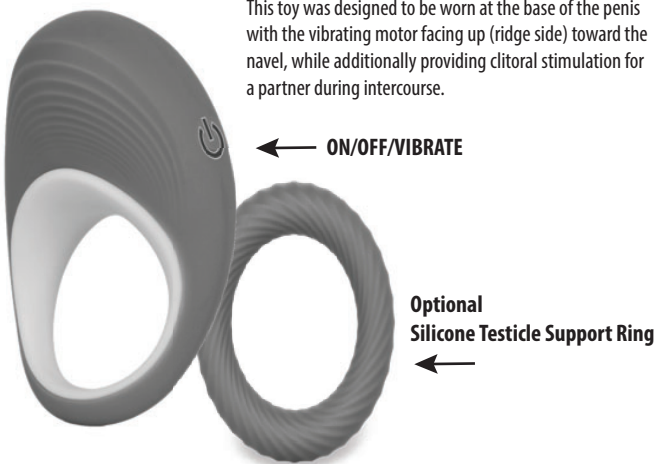

# Pole Position Instructions

ATHENA'S  
HOME NOVELTIES

SKU3475

Ready. Set. Go longer, stronger, and deeper when you connect with your partner! This rechargeable and buttery soft silicone ring delivers intense power and pleasure with 10 blissful vibration functions. Penis owners will enjoy increased stamina and sensitivity while their partner receives rumbling vibration internally AND externally from the enlarged and protruding ribbed intimate contact point. Try different positions to find your favorite. Make a splash with your playmate and enjoy underwater sensations! A bonus non-vibrating and ultra-soft silicone ring is included! Use them in tandem or separately.

## Rechargeable - USB Cable included

Complete charge: 2.5 hours  
Run time on high: 0.5 hours  
Run time on low: 1.5 hours

10 powerful vibration and pulsation levels  
State-of-the-art memory chip resumes on last function used  
Security travel lock feature (hold for 3 seconds to turn On or Off)  
Silky smooth silicone  
Not for use with silicone lubricants  
Phthalate free  
Waterproof

## Operating

1. This item comes with a travel lock feature. To turn product on, press and hold the button for 3 seconds.
2. Tap the button until the desired function is reached.
3. To turn product off, press and hold the button for 3 seconds.
4. This item comes with a memory feature; item will resume on last function used.

This toy was designed to be worn at the base of the penis with the vibrating motor facing up (ridge side) toward the navel, while additionally providing clitoral stimulation for a partner during intercourse.