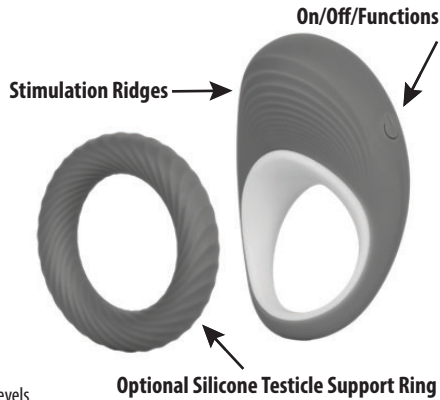

Pole Position Instructions

ATHENA'S
HOME NOVELTIES

SKU3475

Ready. Set. Go longer, stronger, and deeper when you connect with your partner! This rechargeable and buttery soft silicone ring delivers intense power and pleasure with 10 blissful vibration functions. Penis owners will enjoy increased stamina and sensitivity while their partner receives rumbling vibration internally AND externally from the enlarged and protruding ribbed intimate contact point. Try different positions to find your favorite. Make a splash with your playmate and enjoy underwater sensations! A bonus non-vibrating and ultra-soft silicone ring is included! Use them in tandem or separately.

Vibrating Ring

Length: 3.5"
Width: 2.25"
Inside diameter: 1.5" (relaxed)

Non-Vibrating Ring

Length: 2.5"
Inside diameter: 1.5" (relaxed)

Rechargeable - USB Cable included

Complete charge: 2.5 hours
Run time on high: 0.5 hours
Run time on low: 1.5 hours

10 powerful vibration and pulsation levels
State-of-the-art memory chip resumes on last function used
Security travel lock feature (hold for 3 seconds to turn On or Off)
Silky smooth silicone
Not for use with silicone lubricants
Phthalate free
Waterproof