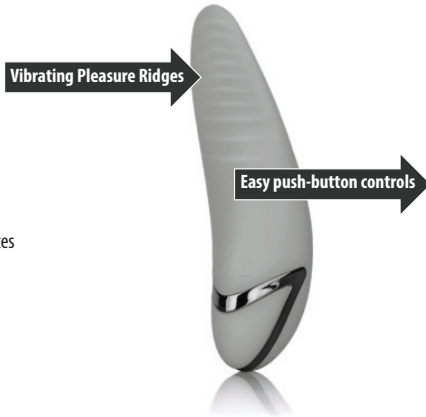

# Mimosa Operating Instructions

SKU 3428

Indulge in sweet, sensuous waves of pleasure as the Mimosa flickers against your most sensual spots. This vibrant orange mini massager gives you full control over the 10 super-charged functions including a Power Boost. The plush silicone and flexible flickering tip boast rows of ridges to pop the cork of pleasure. Get your juices flowing in the morning or wind down after a long day with a Mimosa in the tub! It's waterproof. USB charging cable included.

## Features :

- USB Rechargeable (cord included) with self-sealing charging port.
- Silicone with ABS Plastic metallic detail
- Not for use with silicone lubricants
- Power boost for maximum vibration
- Memory chip resumes on last function used
- Security travel lock
- Phthalate free
- Waterproof
- Whisper quiet

Length: 3.25 inches  
Width: 1.5 inches

Charge time: 2.5 hours  
Run time high speeds: 40 minutes  
Run time low speeds: 1.5 hours

## Operating

**Security Lock:** Press the power button (top) for 3 seconds to disengage the security lock. Press for 3 seconds for OFF and to engage the security lock. The button will glow when ON. Memory Chip will resume last function used.