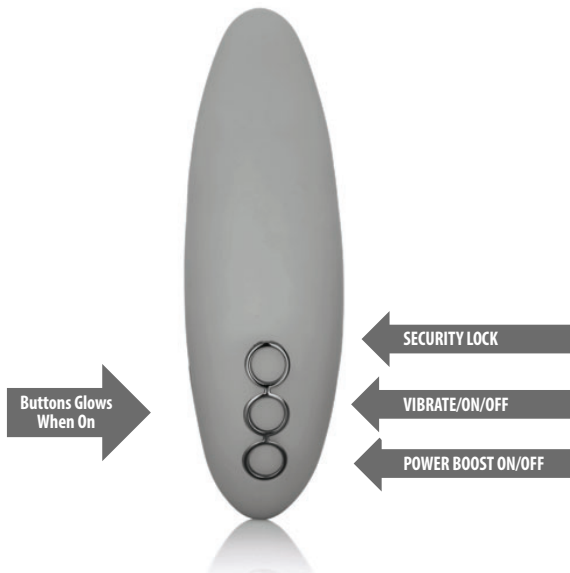

# Mimosa Operating Instructions

SKU 3428

Indulge in sweet, sensuous waves of pleasure as the Mimosa flickers against your most sensual spots. This vibrant orange mini massager gives you full control over the 10 super-charged functions including a Power Boost. The plush silicone and flexible flickering tip boast rows of ridges to pop the cork of pleasure. Get your juices flowing in the morning or wind down after a long day with a Mimosa in the tub! It's waterproof. USB charging cable included.

## Features :

- USB Rechargeable (cord included) with self-sealing charging port.
- Silicone with ABS Plastic metallic detail
- Not for use with silicone lubricants
- Power boost for maximum vibration
- Memory chip resumes on last function used
- Security travel lock
- Phthalate free
- Waterproof
- Whisper quiet

## Operating

**Security Lock:** Press the power button (top) for 3 seconds to disengage the security lock. Press for 3 seconds for OFF and to engage the security lock. The button will glow when ON. Memory Chip will resume last function used.

**Vibration and Pulsation:** Tap the (middle) button to turn on and cycle through the other 9 functions. Hold button down for 3 seconds to turn off functions.

**Power Boost:** Tap the (bottom) button to initiate the power boost. Tap to turn off.