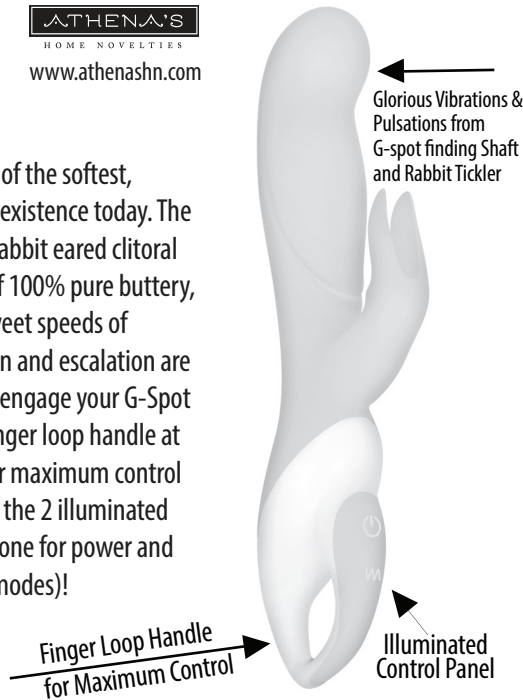

Handle With Care Operating Instructions

SKU 3299

This has to be one of the softest, smoothest toys in existence today. The curved shaft and rabbit eared clitoral tickler are made of 100% pure buttery, silicone. Seven sweet speeds of vibration, pulsation and escalation are powerful and will engage your G-Spot and clitoris. The finger loop handle at the base allows for maximum control and easy access to the 2 illuminated function buttons (one for power and one for vibration modes)!

Operating

Press the On/Off button to start. The light on the control panel handle will turn On / Press again to turn Off. Press vibration button to start cycle for the 7 function modes. Press on the vibration button again to cycle through all of the seven functions.

Features

Rechargeable - Magnetic USB cable for charging included
Silicone with ABS plastic handle
Phthalate free
Length: 7.75 inches
Insertable length: 4 inches
Width: 1.5 inches
Not for use with silicone lubricants
Waterproof
Provides G-spot stimulation
Run time: Fully charged 100 minutes