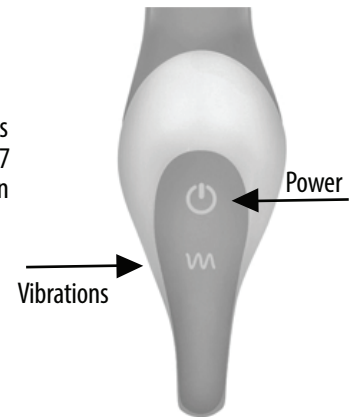

Handle With Care Operating Instructions

SKU 3299

This has to be one of the softest, smoothest toys in existence today. The curved shaft and rabbit eared clitoral tickler are made of 100% pure buttery, silicone. Seven sweet speeds of vibration, pulsation and escalation are powerful and will engage your G-Spot and clitoris. The finger loop handle at the base allows for maximum control and easy access to the 2 illuminated function buttons (one for power and one for vibration modes)!

Operating

Press the On/Off button to start. The light on the control panel handle will turn On / Press again to turn Off. Press vibration button to start cycle for the 7 function modes. Press on the vibration button again to cycle through all of the seven functions.

Features

Rechargeable - Magnetic USB cable for charging included
Silicone with ABS plastic handle
Phthalate free
Length: 7.75 inches
Insertable length: 4 inches
Width: 1.5 inches
Not for use with silicone lubricants
Waterproof
Provides G-spot stimulation
Run time: Fully charged 100 minutes