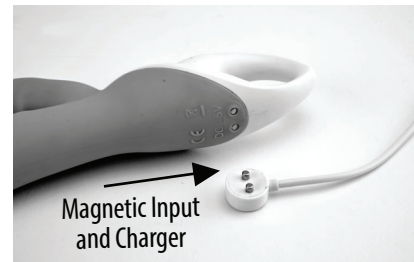

Charging

Charge upon opening, will take around 2 hours. Connect the USB cable to the USB port of your computer or other power source and the other end to the toys magnetic input.

The LED light will blink when charging and become solid red when fully charged. Initial charge takes about 2 hours. There is no danger of over-charging.