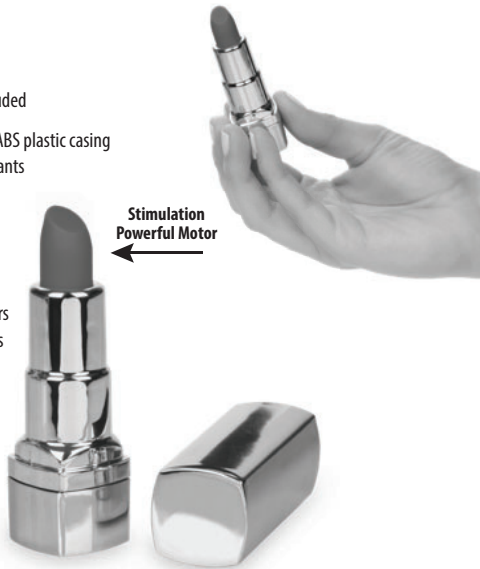

GlamOrous Instructions

SKU 3445

Orgasms are always fashionable! This compact lipstick shaped vibe is a must have! At first glance, it appears to be just a tube of lipstick — ideal for people in search of a discreet plaything! Slip the cap off to reveal a colorful, smooth and angled tip made of silicone. It is perfectly designed to press upon your body's hot spots, especially between the vaginal lips! The rechargeable tungsten motor provides 10 functions of vibration, pulsation and escalation! The one touch button makes it easy to cycle through the speeds. The small, secretive and subtle design makes GlamOrous an inconspicuous travel companion. Toss it in your cosmetic bag and TSA will be none the wiser! Makes a thoughtful gift for glamour obsessed make up lovers!

Length: 3 inches
Width: 0.5 inch
Lipstick tip: 0.75 inches
Rechargeable - USB Cable included

Silky smooth silicone tip with ABS plastic casing
Not for use with silicone lubricants
Travel lock feature: Automatic
Phthalate free
Waterproof

Complete charge: 2.0 hours
Run time high speeds: 1.0 hours
Run time low speeds: 2.0 hours

Operating

On/Off: Press Power Button for 3 seconds to turn ON.
Subtle light will glow. Press again for 3 seconds to turn off.

Functions: Tap for each progression of the 10 functions.