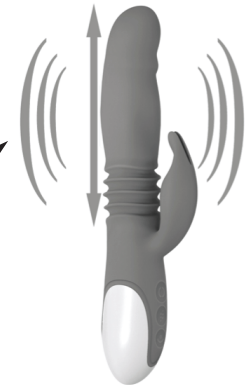

Control Panel

Vibration

Thrust Expand

Power / Customize

Thrust
Expand
Action

Operating:

Bottom (Power and Customize) Button: Turn On by pressing the power button for (3 seconds). The light will turn on. Tap again to customize length and width.

Middle (Thrust & Expand) Button: Press for (3 seconds) to turn on and tap to cycle through the 5 thrusting levels. To turn off press for (3 seconds).

Top (Vibration) Button: Press for (3 seconds) to turn on and tap to cycle through the 8 vibrations. To turn off press for (3 seconds).