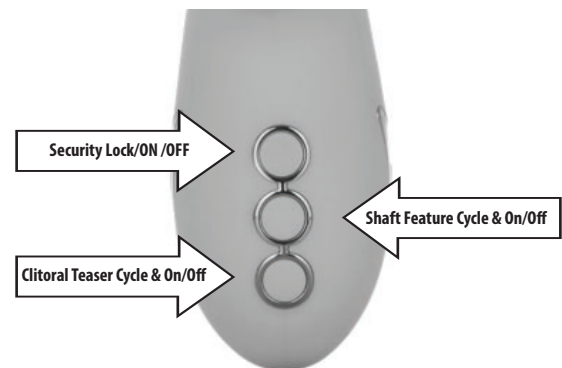

ATHENA'S
HOME NOVELTIES

© June 2021

Athena's Home Novelties, Inc. Woonsocket RI 02895 1-877-ATHENAS

Charging

Charge upon opening. Insert input plug at the back toward the base and connect the USB output plug to the USB port of your computer or other power source and the other end to the toy's input.

Complete charge time: 2.5 hours
Run time on high: .70 hour
Run time on low: 2.5 hours

Operating

OPERATING INSTRUCTIONS:

1. This item comes with a security lock feature. To unlock product, press and hold the top button for 3 seconds, you will see the bottom 2 buttons momentarily illuminate.
2. To activate rotating shaft feature, press the middle button. Tap button for 2 additional function levels.
3. To turn off special shaft feature at any time, press and hold the middle button for 3 seconds.
4. To activate vibrating functions in the clitoral teaser, press the bottom button once. Continue by tapping button until desired function is reached.
5. To turn off vibrations in the clitoral teaser at any time, press and hold the bottom button for 3 seconds.
6. To turn off all special shaft and clitoral teaser features and vibrations in the stimulator at any time, press the top button once.
7. To relock product, press and hold the top button for 3 seconds. Ensure product is locked after each use to conserve battery life.
8. This item comes with a memory feature; item will resume on last function used.