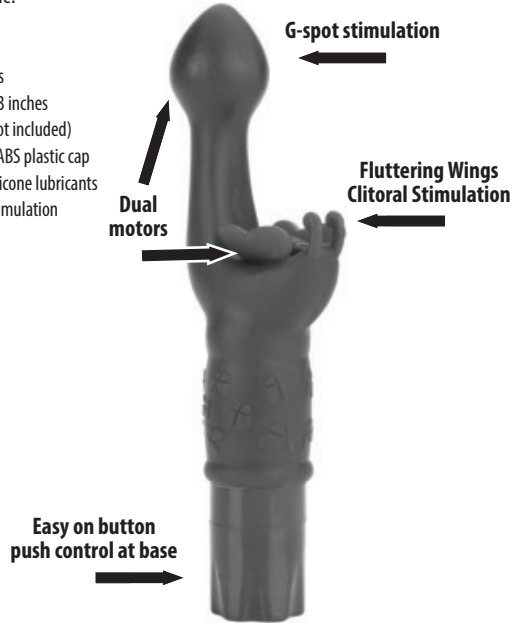

# Butterfly Kiss Operating Instructions

SKU 3074

This feminine vibe may be small and dainty, but it's anything but weak! The soft bulb at the tip is comfy for penetration and G-Spot stimulation. The butterfly clitoral tickler has fluttering wings and tantalizing antennae that transmit 3 ascending speeds of vibration. It's completely waterproof and oh-so-portable.

- 1 year warranty
- Length: 7.25 inches
- Insertable length: 3 inches
- Batteries: 2AAA (not included)
- Pure silicone with ABS plastic cap
- Not for use with silicone lubricants
- Provides G-Spot Stimulation
- Waterproof

## Batteries

Twist the cap (counterclockwise) at the base to remove from the toy. Be sure to follow the + and - signs when inserting batteries. Snap and twist (clockwise) the cover to close. Be sure the cap is securely twisted back in place in place. Remove batteries and store separately after each use.