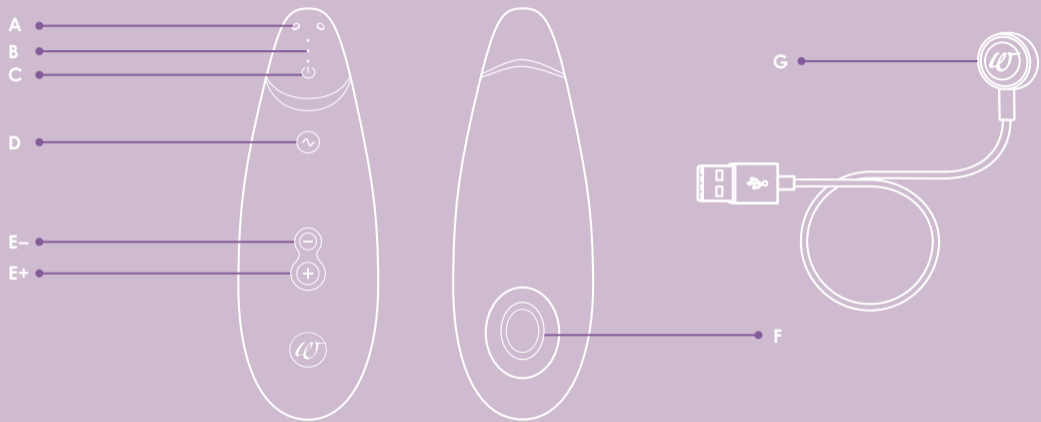

womanizer

— THE ORIGINAL —

PREMIUM

A white fabric is draped over a purple background. The fabric is wrinkled and has a soft, natural texture. The purple background is a solid, muted shade. The text 'Hi!' is centered in a purple serif font. The 'H' is tall and has a horizontal bar. The 'i' is lowercase and has a dot above it. The exclamation point is tall and has a dot below it.

Hi!

QUICK GUIDE

1. ON/OFF

Keep pressed down for two seconds.

Recommended position.

2.

3.

4.